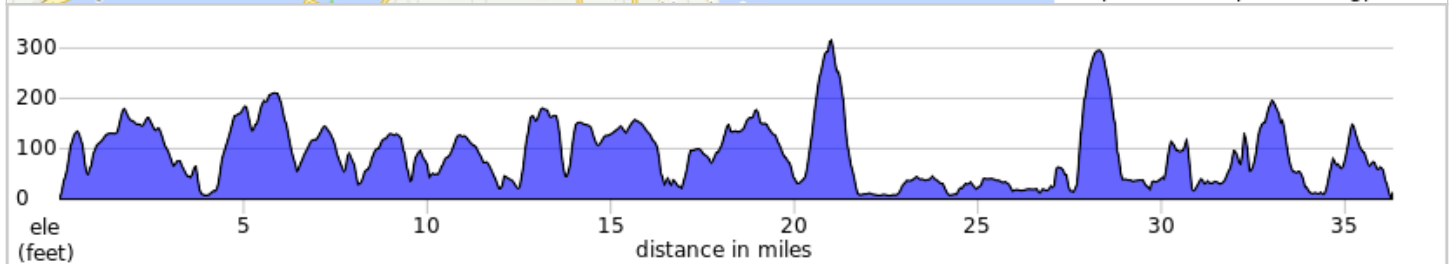

# COGS Bainbridge Island 2019

- A. Restrooms, Battle Point Park
- B. Lynnwood Center Coffee, Snacks, Restroom
- C. Fort Ward Park (restrooms)

COGS Bainbridge Island 2019

Dist	Next	Note
0.0	0.0	Start of route
0.0	0.1	Right onto Ferry Dock/Olympic Dr SE
0.1	0.1	Immediately after leaving ferry pull off to right near bike barn rentals.
0.2	0.1	DISMOUNT, walk bikes thru to commuter park and ride lot.
0.3	0.2	Head north onto Ferncliff Ave NE
0.5	0.6	Right onto NE Wing Point Way
1.1	0.3	Left onto Park Ave NE
1.5	0.9	Park Ave NE turns slightly left and becomes Grand Ave NE
2.4	0.4	Continue onto Ferncliff Ave NE

2.4 miles. +284/-128 feet

Dist	Next	Note
2.8	0.4	Slight left onto NE Lofgren Rd
3.2	0.4	Right onto Moran Rd NE
3.5	0.1	Right onto N Madison Ave NE
3.6	0.7	Right onto Manitou Beach Dr NE
4.3	0.5	Left onto Falk Rd NE
4.8	0.1	Left onto NE Valley Rd
5.0	2.8	Right onto Sunrise Dr NE
7.7	0.6	Left onto NE Lafayette Ave
8.3	0.4	Slight left onto Euclid Ave NE
8.7	0.0	Left onto Washington Ave NE
8.8	0.3	Continue onto Phelps Rd NE
9.1	2.0	Right onto NE Hidden Cove Rd

6.7 miles. +522/-508 feet

Dist	Next	Note
11.0	1.1	Left onto Manzanita Rd NE
12.1	0.2	Continue onto NE Bergman Rd
12.3	0.5	Right onto Peterson Hill Rd NE
12.8	0.5	Slight right onto Miller Rd NE
13.3	1.2	Right onto Arrow Point Dr NE (Battle Point Park restrooms at 14.2)
14.5	0.2	Left onto NE Frey Ave
14.7	2.1	Left onto Battle Point Dr NE
16.8	0.4	Right onto Miller Rd NE
17.2	1.9	Continue onto Fletcher Bay Rd NE
19.1	0.9	Right onto Lynwood Center Rd NE

6.3 miles. +585/-617 feet

Dist	Next	Note
36.3	0.0	Slight right at Olympic Dr SE
36.3	0.0	End of route

0.1 miles. +1/-0 feet