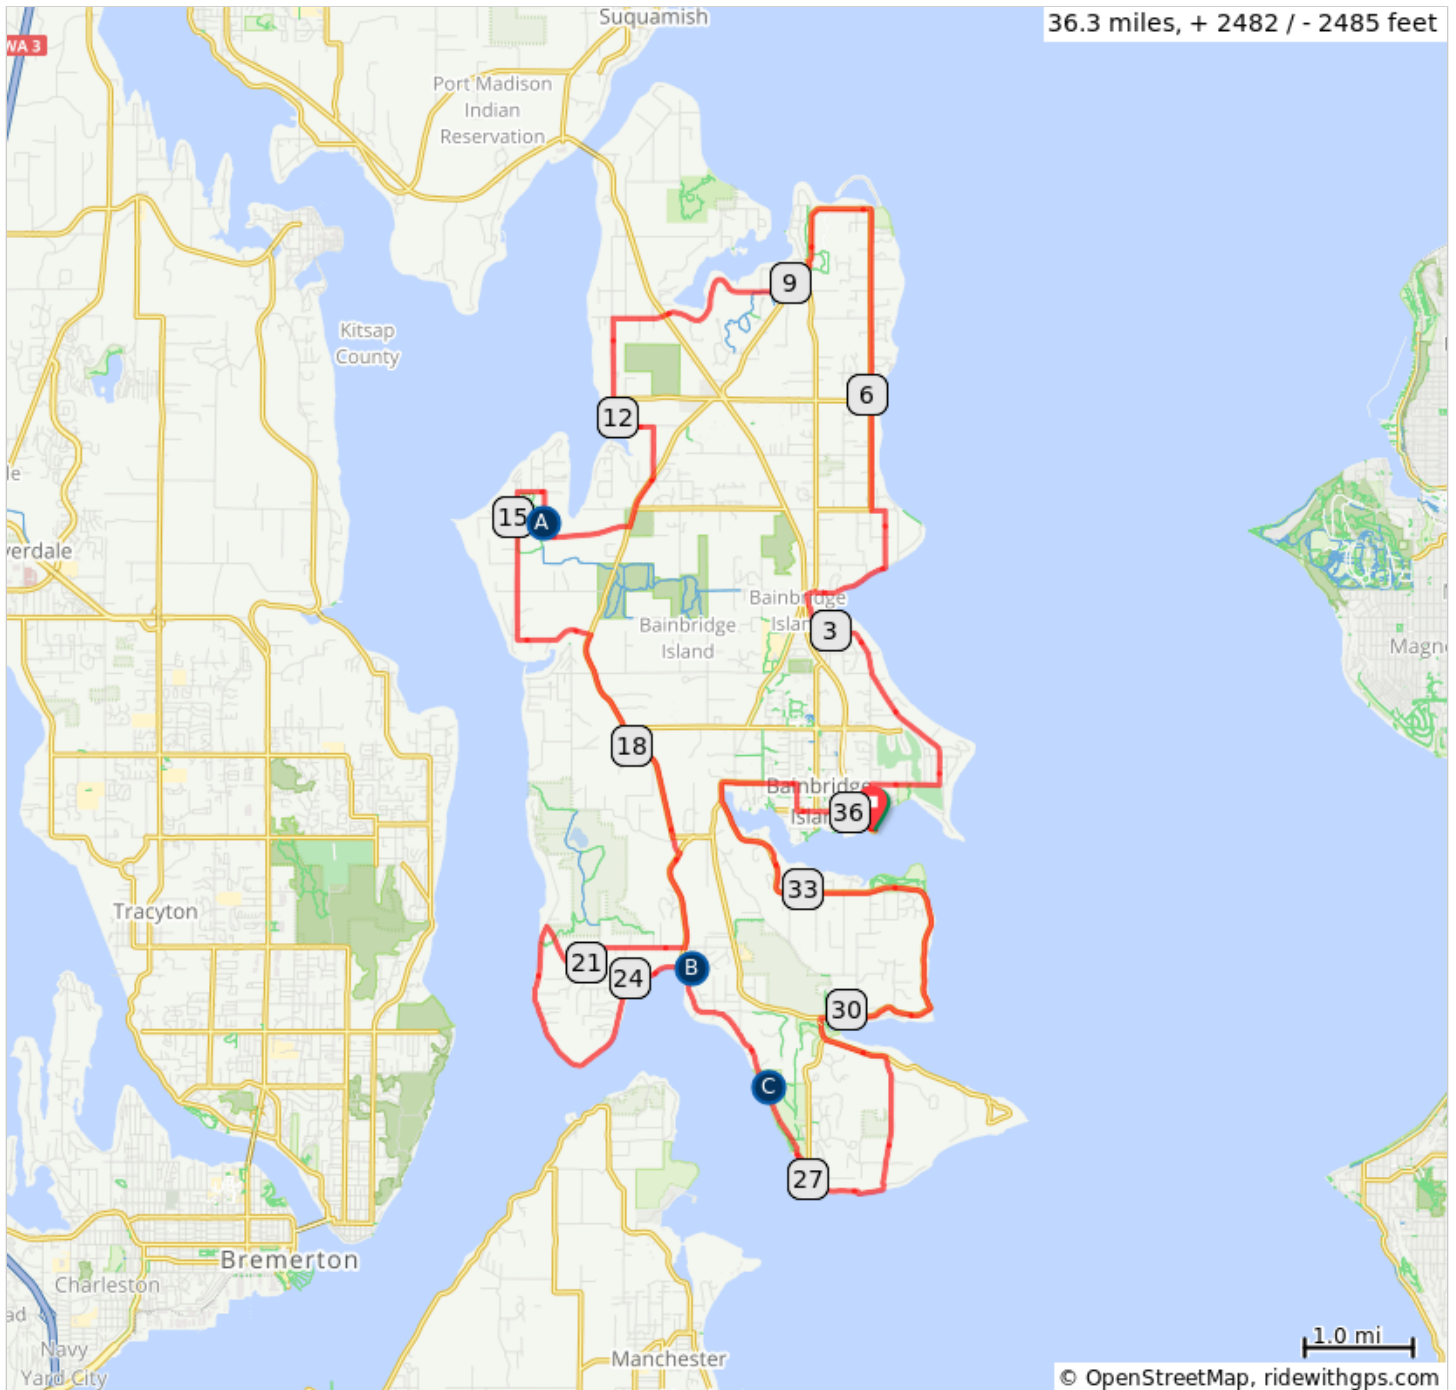

# COGS Bainbridge Island 2019

- A. Restrooms, Battle Point Park
- B. Lynnwood Center Coffee, Snacks, Restroom
- C. Fort Ward Park (restrooms)

COGS Bainbridge Island 2019

Dist	Next	Note
0.0	0.0	Start of route
0.0	0.1	Right onto Ferry Dock/Olympic Dr SE
0.1	0.1	Immediately after leaving ferry pull off to right near bike barn rentals.
0.2	0.1	DISMOUNT, walk bikes thru to commuter park and ride lot.
0.3	0.2	Head north onto Ferncliff Ave NE
0.5	0.6	Right onto NE Wing Point Way
1.1	0.3	Left onto Park Ave NE
1.5	0.9	Park Ave NE turns slightly left and becomes Grand Ave NE
2.4	0.4	Continue onto Ferncliff Ave NE

2.4 miles. +284/-128 feet

Dist	Next	Note
2.8	0.4	Slight left onto NE Lofgren Rd
3.2	0.4	Right onto Moran Rd NE
3.5	0.1	Right onto N Madison Ave NE
3.6	0.7	Right onto Manitou Beach Dr NE
4.3	0.5	Left onto Falk Rd NE
4.8	0.1	Left onto NE Valley Rd
5.0	2.8	Right onto Sunrise Dr NE
7.7	0.6	Left onto NE Lafayette Ave
8.3	0.4	Slight left onto Euclid Ave NE
8.7	0.0	Left onto Washington Ave NE
8.8	0.3	Continue onto Phelps Rd NE
9.1	2.0	Right onto NE Hidden Cove Rd

6.7 miles. +522/-508 feet

Dist	Next	Note
11.0	1.1	Left onto Manzanita Rd NE
12.1	0.2	Continue onto NE Bergman Rd
12.3	0.5	Right onto Peterson Hill Rd NE
12.8	0.5	Slight right onto Miller Rd NE
13.3	1.2	Right onto Arrow Point Dr NE (Battle Point Park restrooms at 14.2)
14.5	0.2	Left onto NE Frey Ave
14.7	2.1	Left onto Battle Point Dr NE
16.8	0.4	Right onto Miller Rd NE
17.2	1.9	Continue onto Fletcher Bay Rd NE
19.1	0.9	Right onto Lynwood Center Rd NE

6.3 miles. +585/-617 feet

Dist	Next	Note
36.3	0.0	Slight right at Olympic Dr SE
36.3	0.0	End of route

0.1 miles. +1/-0 feet